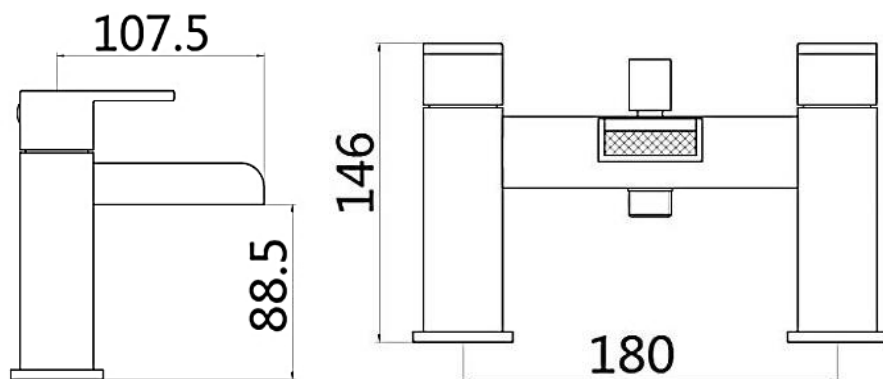

Technical Data Information

Product Code:	TZB04
Information:	Torc Bath Shower Mixer
Construction	Brass Body CuZn40Pb2, EN CW617N (equivalent to BS CZ122)
Finishes	Chrome plated to BS EN 248
Product Type	Contemporary
Water Pressure	Min. 0.2 bar, Max. 6.0 bar
Plumbing Systems	Suitable for all plumbing systems
Standards	Complies with BS5412, BS EN200
Certification	Manufactured to comply with WRAS
Cartridge	Ceramic Disc Valves
Net Weight (Tap only)	2603g
Fitting	3/4" BSP Tail
Packaging	45x26x30cm/carton(4pcs), Box size: 25x21.5x14.5cm, Weight: 2.975kg/pcs
Guarantee	10 years against manufacturing faults (excluding serviceable parts).
Additional Information	Supplied with 1.5m hose, wall bracket and single mode ABS handset

Overall Dimensions: H: 146 x D: 115 x W: 180

All Dimensions are in millimetres. The information contained on this page was correct at date of issue. Fitting dimensions are provided as a guide only. Some variation may occur due to manufacturing tolerances. We pursue a policy of continuing improvement in design and performance of our products and so reserve the right to change specifications without prior notice.