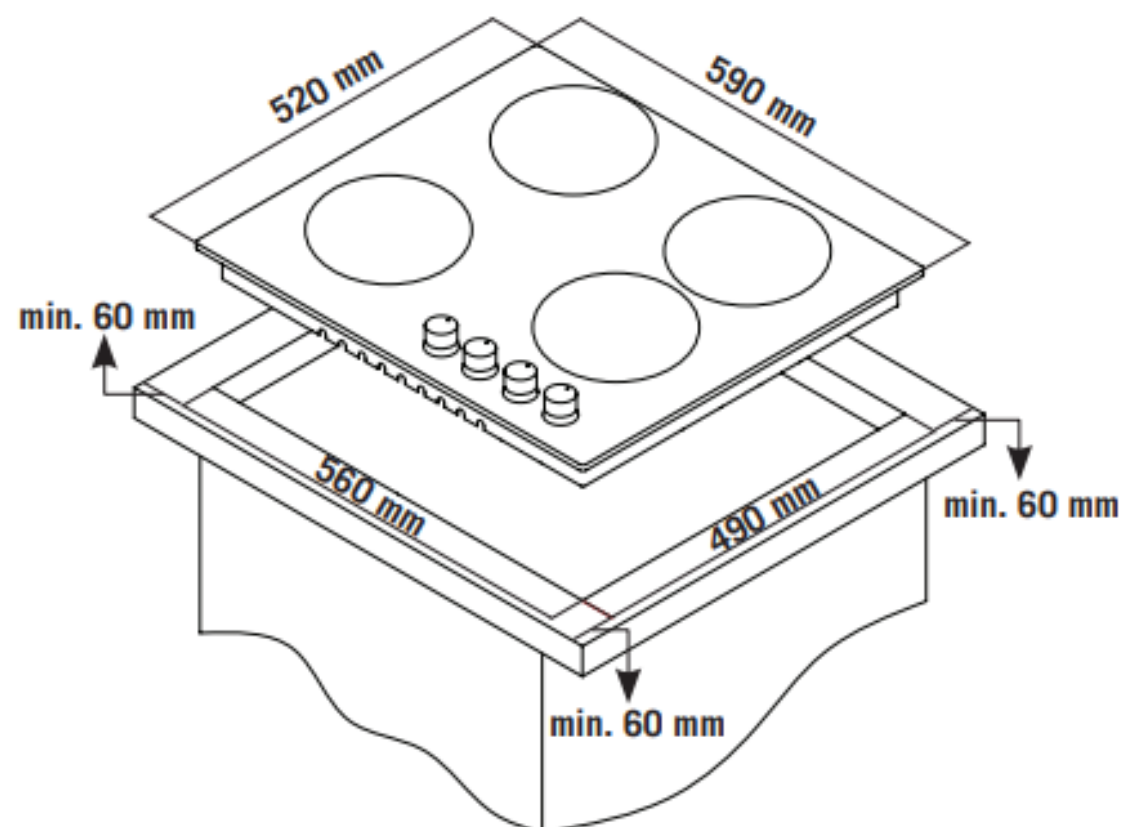

# Product Data Sheet

Prima Code	PRGH108
Description	60cm Gas Hob
Colour	Stainless Steel
EAN Code	5054913470691
No. of cooking Zones	4 Zones
Features	Flame failure safety device
	Cast iron pan supports
Controls	Push & turn auto ignition
Control Panel Style	Side panel
Pan Supports	x 2 cast iron supports
Surface material	Stainless Steel
LPG Conversion	LPG Conversion kit included
Front left zone power	2.9kW
Rear left zone power	1.70kW
Rear right zone power	1.70kW
Front right zone power	0.95kW
Gas Connection rating	7.2kW
Electrical Connection rating	0.001kW
Electrical supply cord length (mm)	100
Product Height (mm)	42
Product Width (mm)	590
Product Depth (mm)	520
Cut Out Width (mm)	560
Cut Out Depth (mm)	490
Required clearance above hob (mm)	650
Warranty	5 Year parts & 2 year labour