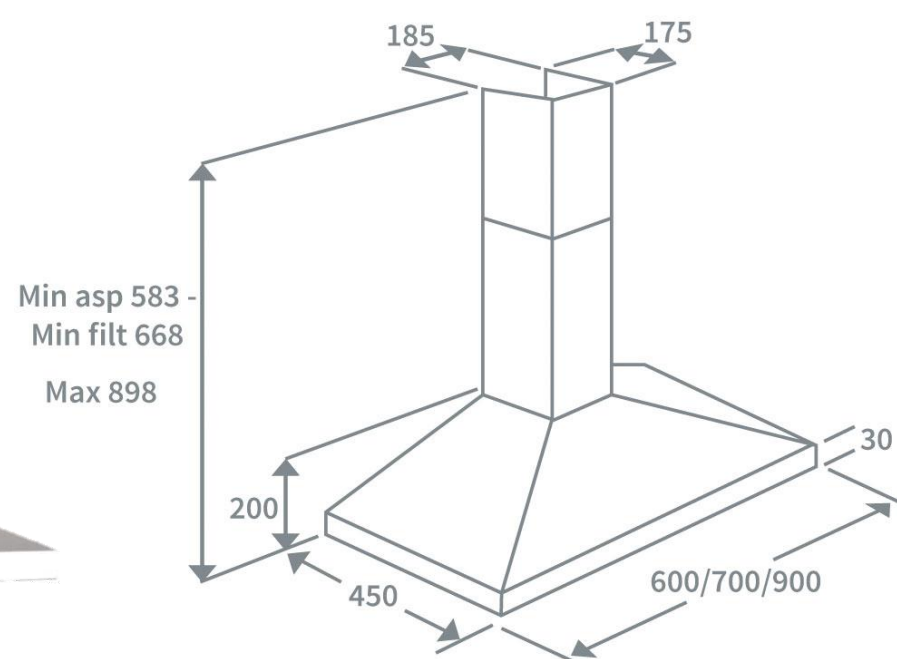

Product Data Sheet

Prima Code	PRCH020
Description	Chimney Hood
Nominal Size	60cm
Colour	Stainless Steel
Controls	Mechanical Push Button
Speed Settings	3
EAN Code	5054913334986
Extraction Rate (m3/hr) - Speed 1	198
Extraction Rate (m3/hr) - Speed 2	250
Extraction Rate (m3/hr) - Speed 3	379
Free Airflow (m3/hr) - Speed 1	210
Free Airflow (m3/hr) - Speed 2	261
Free Airflow (m3/hr) - Speed 3	390
Noise Level dBA - Speed 1	40
Noise Level dBA - Speed 2	50
Noise Level dBA - Speed 3	60
Grease Filters	Aluminium
Required Height over Gas Hob (mm)	650
Required Height over Electric Hob (mm)	650
Lights	2 x 2,8W E14 LED
Energy Class	D
Power Supply	3A
Total Rated Power Consumption	155,6 W
Product Height (mm)	583-688
Product Width (mm)	600
Product Depth (mm)	450
Chimney/Flue Width (mm)	185
Chimney/Flue Depth (mm)	175
Outlet Diameter	150mm
Carbon Filters (Optional)	LIA210
Ducting Kit (Optional)	PRDK150
Guarantee	5 Year parts & 2 year labour