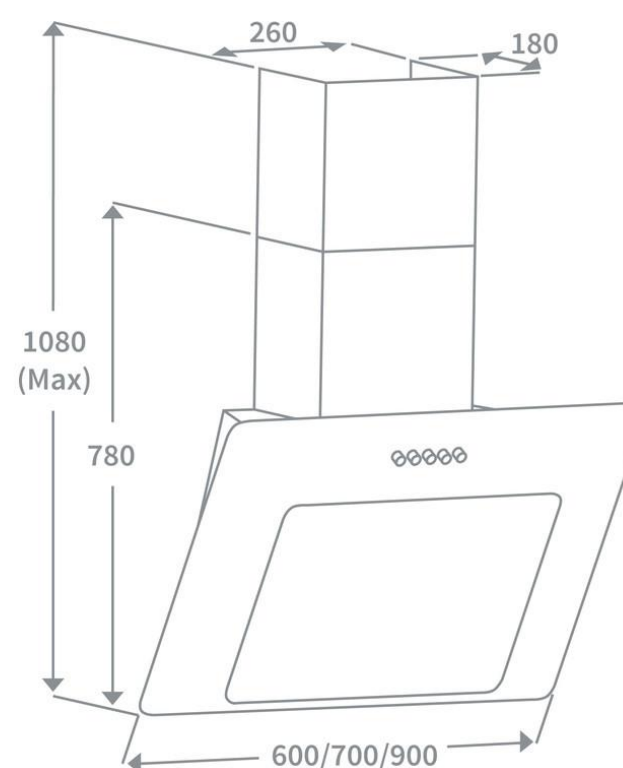

Product Data Sheet

Prima Code	PRAE0022
Description	Angled Glass Hood
Nominal Size	90cm
Colour	Black
Controls	Push Button
Speed Settings	3
EAN Code	5034109751599
Extraction Rate (m3/hr) - Speed 1	190
Extraction Rate (m3/hr) - Speed 2	228
Extraction Rate (m3/hr) - Speed 3	387
Free Airflow (m3/hr) - Speed 1	300
Free Airflow (m3/hr) - Speed 2	360
Free Airflow (m3/hr) - Speed 3	550
Noise Level dBA - Speed 1	54
Noise Level dBA - Speed 2	61
Noise Level dBA - Speed 3	62
Grease Filters	Aluminium
Required Height over Gas Hob (mm)	550
Required Height over Electric Hob (mm)	550
Lights	1W LED (x2)
Energy Class	B
Power Supply	3A
Total Rated Power Consumption	112W
Product Height (mm)	780-1080
Product Width (mm)	900
Product Depth (mm)	313
Chimney/Flue Width (mm)	260
Chimney/Flue Depth (mm)	180
Outlet Diameter	125mm
Carbon Filters (Optional)	PRF006
Ducting Kit (Optional)	PRDK125
Guarantee	5 Year parts & 2 year labour