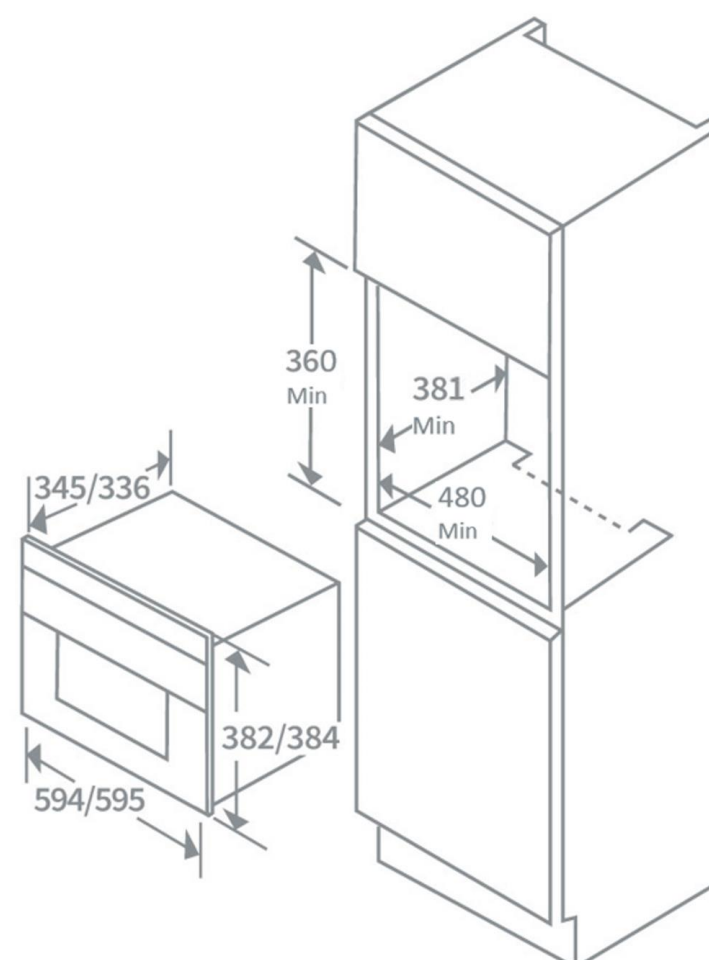

Product Data Sheet

Prima Code	PRCM202
Description	Built-in black framed microwave
Colour	Black
EAN Code	5034109989855
Microwave Power levels	5
Functions	Microwave (5 Power levels: 80W - 800W)
	Defrost
	Quick start
Features	Mechanical timer
Display	n/a
Timer	0-35 minutes
Gross Capacity	20 litres
Microwave Input Power	1300W
Microwave Output Power	800W
Electrical Voltage V	240
Frequency (Hz)	50
Connection	Supplied with moulded 13A UK plug
Connection cable length	1 metre
Turntable diameter (mm)	270
Product Height (mm)	384
Product Width (mm)	595
Product Depth (mm)	345
Required Cavity Height (mm)	360
Required Cavity Width (mm)	480
Required Cavity Depth (mm)	336 (min) + 45mm void
Guarantee	5 year parts & 2 year labour