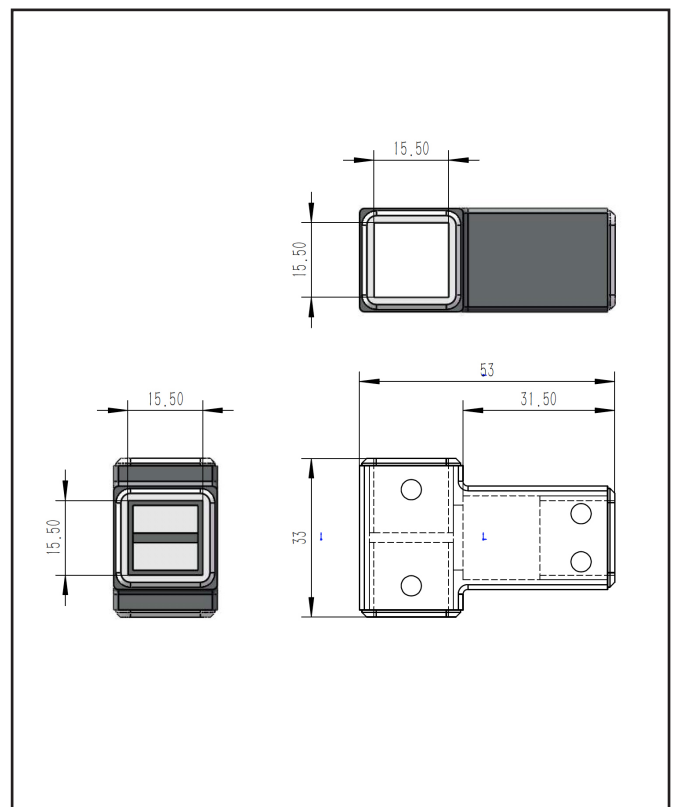

PRODUCT DATA SHEET

S8 Black Frameless Joining Piece

Product Code: BLACKJOIN

SCUDO
BEAUTIFUL BATHROOMS

0330 124 7290

sales@scudo.co.uk - www.scudo.co.uk

Scudo is the trading name of Harrison Bathrooms Ltd. Whilst we endeavour to ensure that the product information is accurate we accept no liability for any information given. All images are for illustration purposes only. Product images and specification are subject to change. Measurement are in millimetres and are nominal.

Product Measurements	
Product Weight:	0.1kg
Product Width:	53mm
Product Height:	15.5mm
Product Depth:	15.5mm
Product Length:	N/A
Product Transportation	
Barcode:	5060500644437
Country of Origin:	China
Comodity Code:	7610909095
Primary Packed Measurements	
Packaged Weight:	0.1kg
Packaged Length:	52mm
Packaged Width:	52mm
Packaged Height:	22mm
Packaging Weight	
Card:	0.001kg
Paper:	N/A
Wood:	N/A
Plastic:	N/A
General Information	
Construction Material:	Aluminium
Installation Type:	Frame Join
Colour / Finish:	Black
Enclosure Attributes	
Adjustment:	N/A
Aqua-Shield:	N/A
Hinge Type:	N/A
Door Type:	N/A
Frame Type:	N/A
Glass Type:	N/A
Radius:	N/A
Entry Width:	N/A
Door In Swing:	N/A
Door Out Swing:	N/A
Enclosure Shape:	Straight
Glass Thickness:	N/A
Profile Finish/Colour:	Black
Profile Material:	Aluminium
Compliance DOP	
N/A	